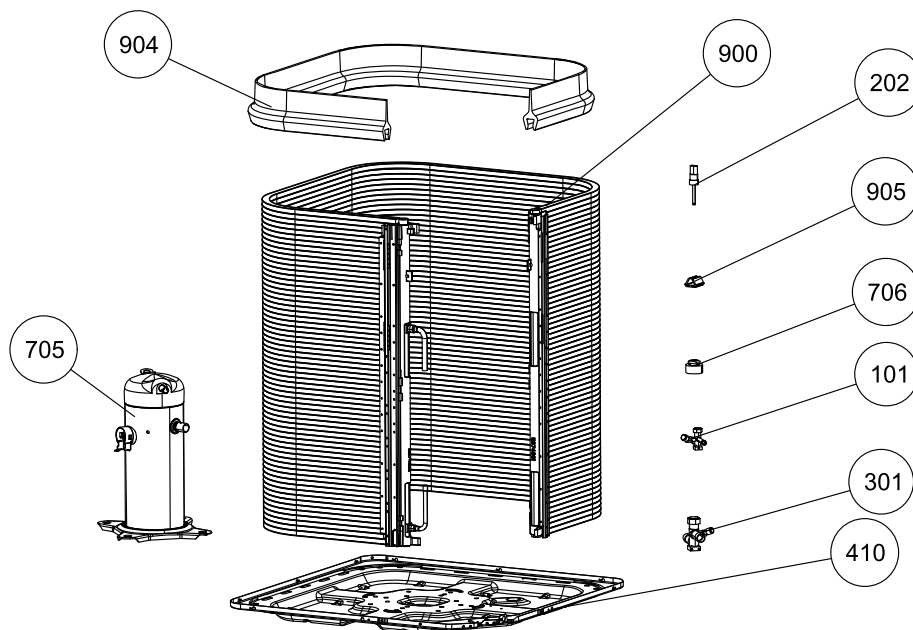

Section : REFRIGERATION SYSTEM

Section	Callout	Replacement Part #	Description	Original Part #	RAC1341 8B21S	RAC1342 4B21S	RAC1342 4B21SX	RAC1343 0B21S	RAC1343 6B21S
3	101	S1-02322459000	VALVE,BASE,3/8 INCH	S1-02322459000	1	1	1	1	1
3	101	S1-02322460000	VALVE,BASE,3/4 INCH	S1-02322460000	1	1		1	1
3	202	S1-02546848000	SWITCH,PRESSURE,HIGH	S1-02546848000	1	1		1	1
3	410	S1-07348978001	BASE PAN,EA,GRANT	S1-07348978001	1	1	1	1	
3	410	S1-07348981001	BASE PAN,EB,GRANT	S1-07348981001					1
3	705	S1-01505242004	COMPR,SCROLL,208/230-1-60,R-410A,POE	S1-01505242004					1
3	705	S1-01505271004	COMPR,ROTARY,208/230-1-60,R-410A,POE	S1-01505271004	1				
3	705	S1-01505272004	COMPR,ROTARY,208/230-1-60,R-410A,POE	S1-01505272004		1			
3	705	S1-01505273004	COMPR,ROTARY,208/230-1-60,R-410A,POE	S1-01505273004				1	
3	706	S1-02810581000	ISOLATOR,COMPRESSOR,NEOPRENE	S1-02810581000				4	4
3	706	S1-02812355001	ISOLATOR,COMPRESSOR	S1-02812355001	4	4			
3	708	S1-02550883000	HARNESS,COMPRESSOR W/PLUG	S1-02550883000				1	1
3	708	S1-02551748000	HARNESS,COMPRESSOR W/PLUG	S1-02551748000	1	1			
3	730	S1-02817125000	DAMPENER,RUBBER,DISCHARGE LINE	S1-02817125000				1